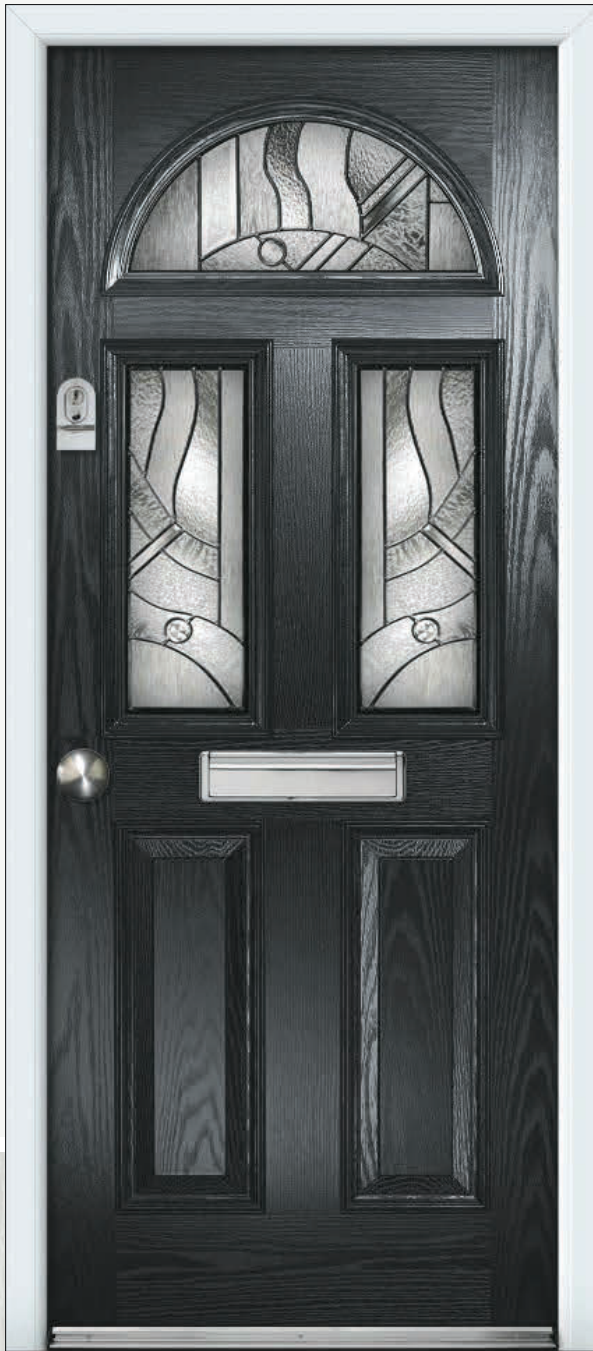

Black Tuscan 3 door with triple glazed Abstract glass, chrome Heritage pull lock, matching door knob, letterplate and silver mill drip bar.

Tuscan 1 Sandblasted Pinstripe

D S

Black Tuscan 1 with Sweet polished chrome handles & Sweet Square letterplate. Sandblasted Pinstripe.