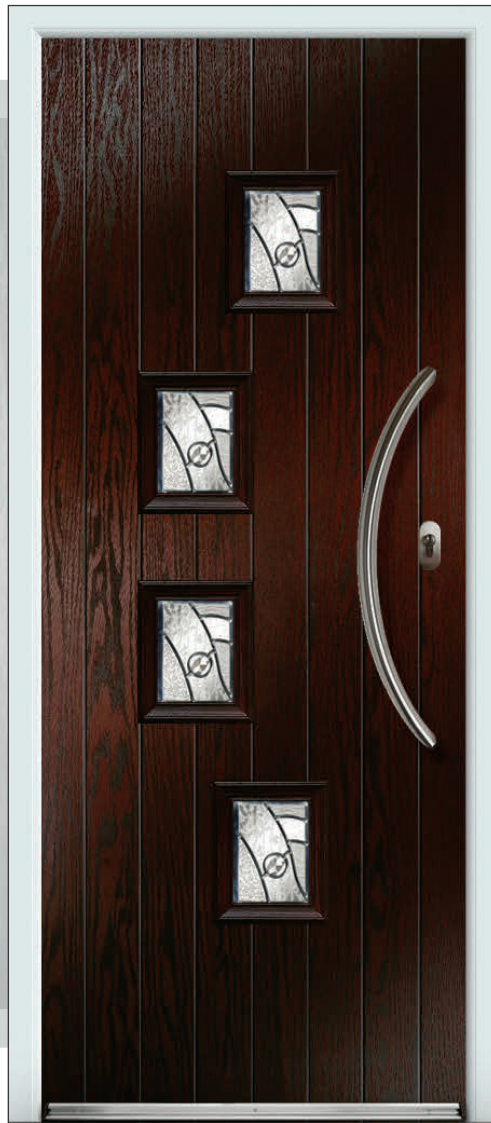

DORETTI 4

Please Note:

Depending on overall door sizes, the glazing cassette positions may alter so as to accommodate a letterplate if required.

Door featured is a Cottage Grooved Rosewood Doretta 4 with Abstract Glass, Silver Drip Bar and Stainless Steel Bow Handle.