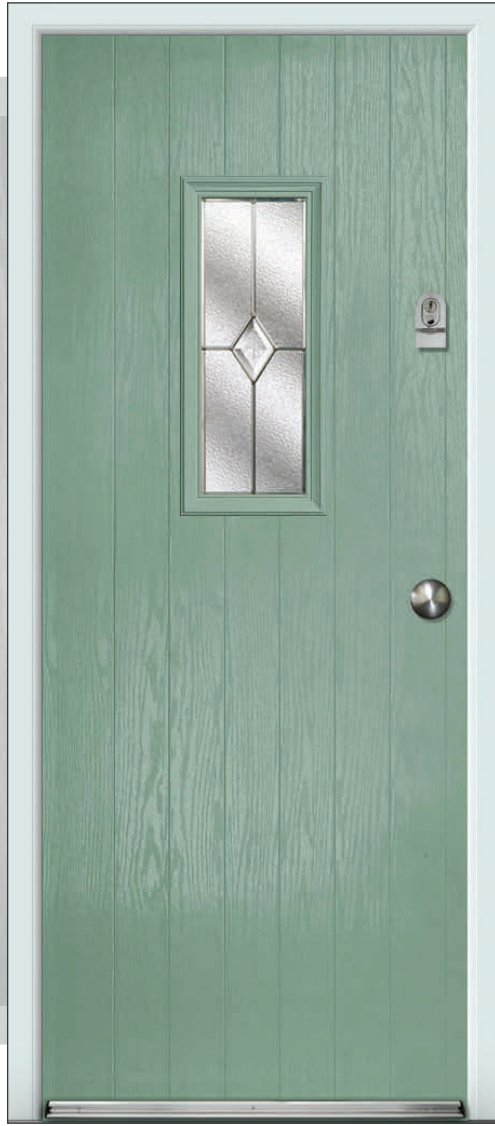

T

CATALINA 1

Palopo
Colour
Options

D **B**

D Double Glazed

T Triple Glazed

B Backing Glass Choice Available