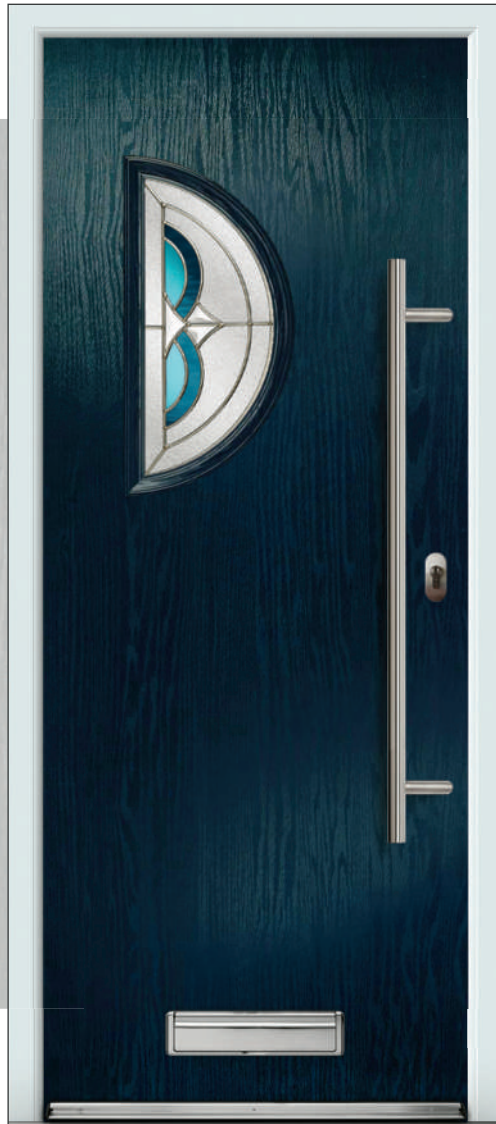

SHELBY 1

T

Door featured is a Standard Blue Shelby 1 with Coral Blue Glass, Silver Drip Bar and 1100 Off-Set Stainless Steel Bar Handle and chrome letterplate.

D Double Glazed

T Triple Glazed

B Backing Glass Choice Available

More Glazing Designs Available Online