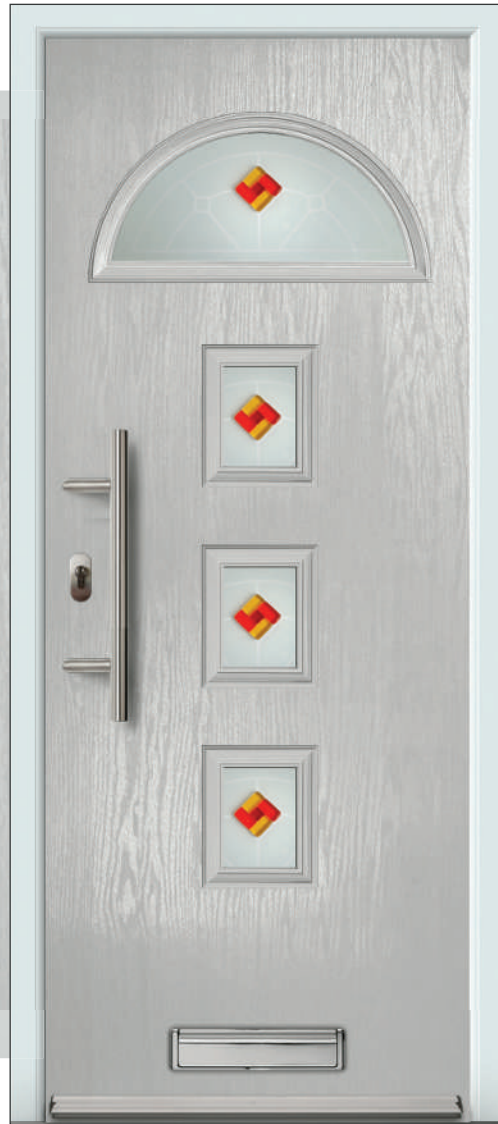

Matrix (T)

Diamond Cut (T)