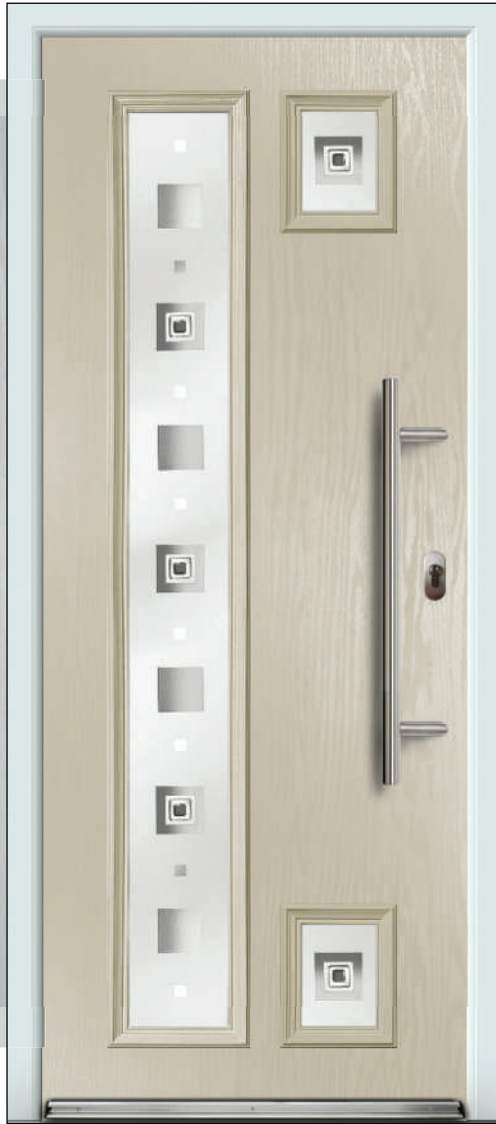

(D) (S) (B)

HANSA 3

Door featured is a Light Ivory (RAL 1015) Hansa 3 with Tahoe Glass, Silver Drip Bar and 720 Off-Set Stainless Steel Bar Handle.

Red

Green

Tahoe
Colour
Change
Options

(D) (B)

Blue