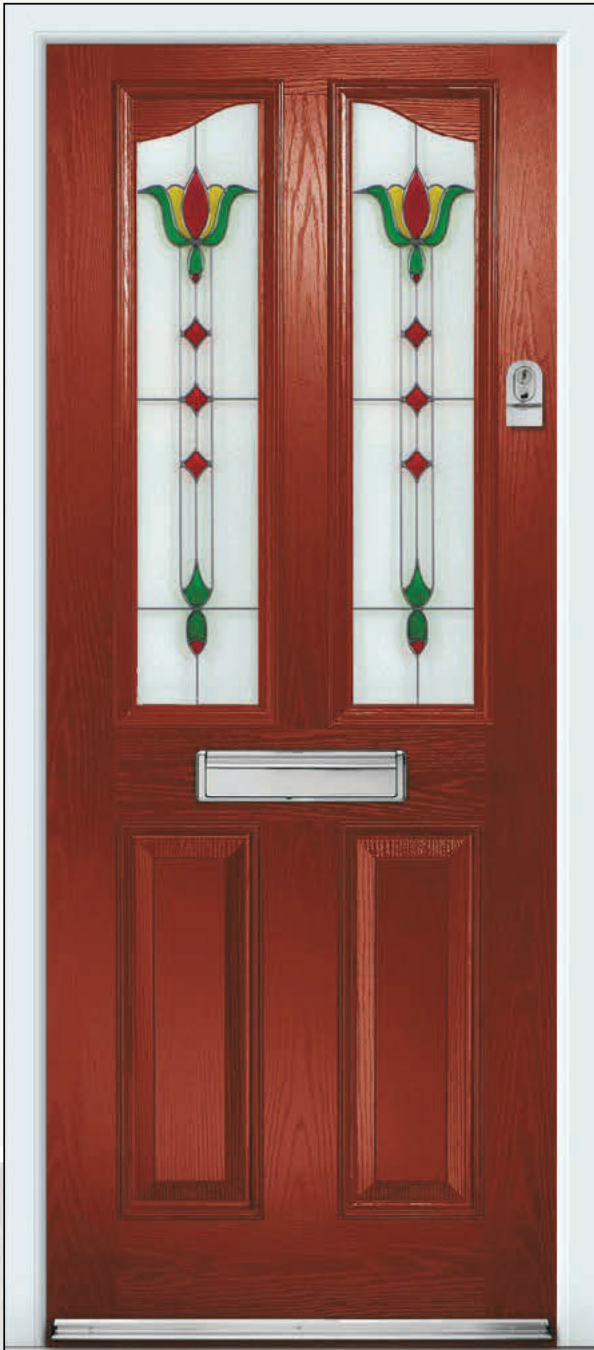

S Shown as sandblasted design

Whitton Victoria

B D

Red Aprilla door with Whitton Victoria glass, chrome Heritage pull lock, letterplate and silver mill drip bar.

Barite

D B S

Arnage door with Barite glass chrome handles, letterplate.