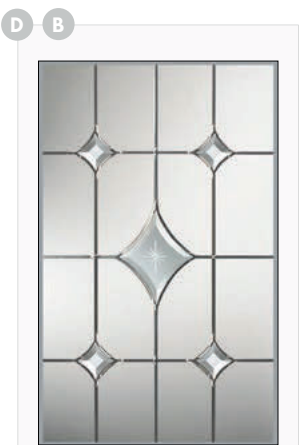

Available in Red, Blue, Grey & Green

Prairie

Polished zinc cameing & glue chip design

Ebony

Crystal bevel cluster & obscure glass design

Celestine

Classic, clear bevel glass tile design

Palopo