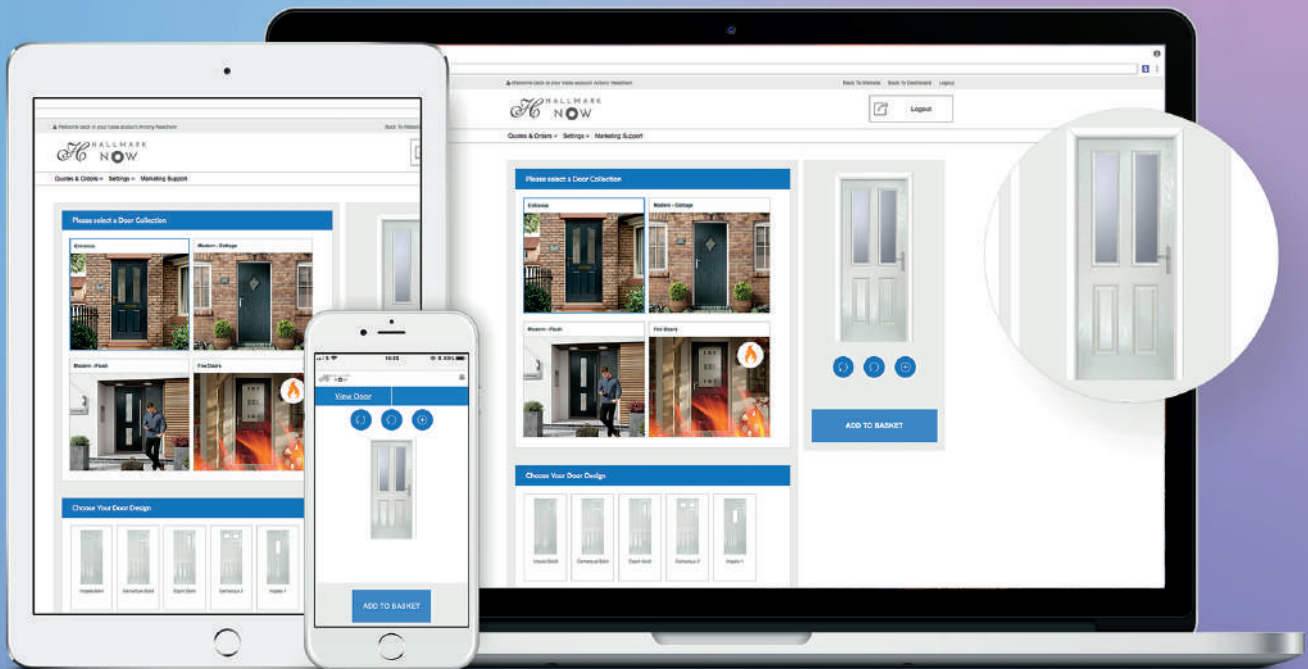

EASIER. FASTER. NOW

WWW.HALLMARKPANELS.COM