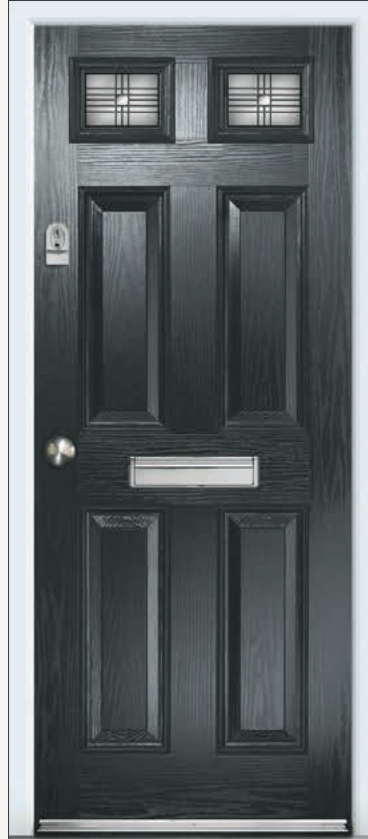

Matisse

Anthracite grey (RAL 7016) Camarque 2 door with Matisse glass, chrome Heritage pull lock and letterplate, stainless steel door knob and silver mill drip bar.

- **S**