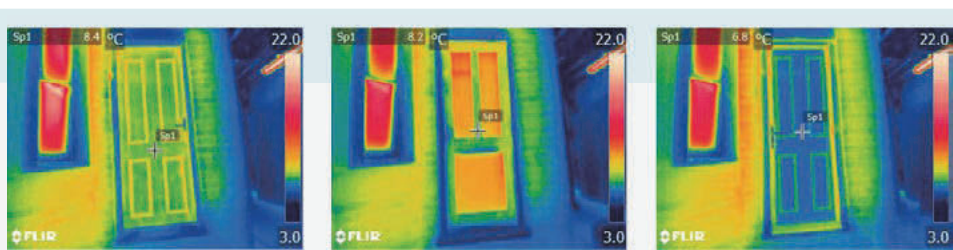

Low Maintenance

Everything about a Hallmark GRP composite door is designed to be easy to maintain, including our insulated glass units. Simply clean with warm, soapy water.

48mm Solid Timber Core Composite Door

44mm Timber Panelled Door

Hallmark 44mm Elite Composite Door